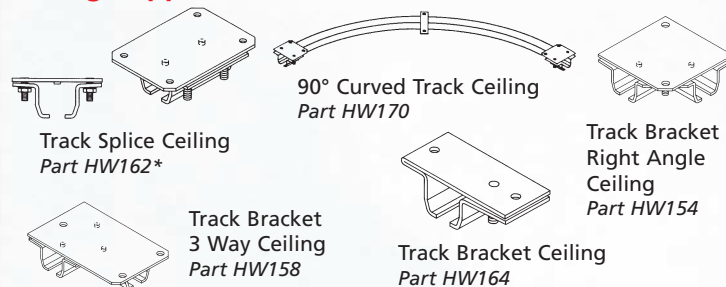

Innovative Products & Add-Ons

Custom Logos

Now your company can have your Curtain Walls personalized with your company logo or slogan. Custom price based on size, colors & quantity.

Dealer Programs

Goff's Enterprises is the recommended supplier for curtain walls as specified by these automotive companies: GM, Ford, Daimler Chrysler, Mercedes Benz, Jaguar, Lexus, VW, Toyota, Audi, Daewoo, Hyundai, and Kia.

Hardware Options

The Goff Curtain Wall system can be mounted directly to a ceiling, wall, or suspended from the ceiling. Floor mount hardware is also available. For smooth, easy movement all curtain systems come complete with a heavy duty track (16 gauge) and rollerhook system along with either suspend, wall or flush mount brackets.

Universal Track Connector®

Goff's Enterprises, Inc. has introduced a revolutionary new hardware piece that completely eliminates the need for individual suspend, wall and flush mount track splicing hardware. Designed by Goff's, the versatile track splicing clamp is now standard issue for all Original Goff Curtain Wall orders, simplifying the ordering process and assuring that you get the proper hardware that you need every time. With the universal track connector, you can't go wrong.

Bodyshop Layout Example

This top view layout shows some typical examples of how Bodyshops worldwide have used Goff Curtain Walls to increase productivity and improve shop flow while maximizing the use of all available shop space. For the sake of simplicity, we have used all in stock, ready to ship, standard sized Curtain packages in this layout.

Track & Accessories

Ceiling Support Hardware

Wall & End Mount Hardware

WARRANTY