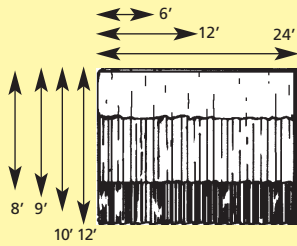

Single Curtains or Multi-Sided Work Stations

The Original Goff Curtain Wall packages are available in custom sizes or in stock, ready to ship sizes of 8', 9', 10' & 12' high and widths of 6', 12' & 24' with blue bottoms, clear centers and white tops.*

Single Curtain

*Stock Curtain Wall Packages Ship Within 24hrs!