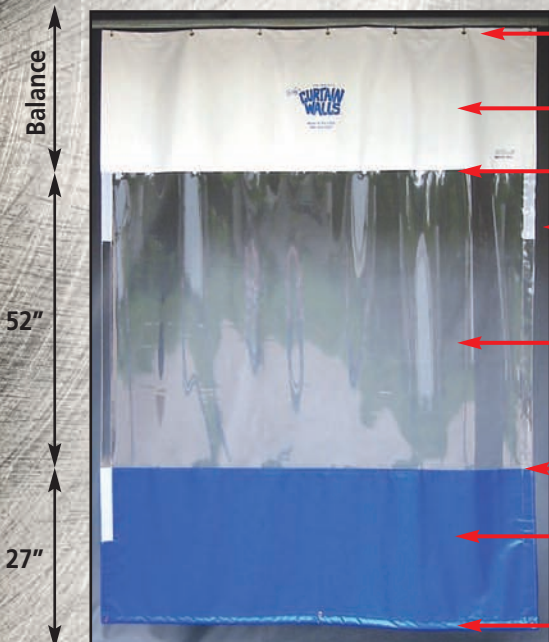

# Curtain Products For Collision Repair Facilities

**#1**  
**Manufacturer**  
**of Body Shop**  
**Curtains!**

**Goff's is the #1 Manufacturer of Curtain Walls for the O.E.M. Prep-Station Industry!**

**Goff's Original Curtain Walls are available in ready to ship, stock sizes; or let Goff's curtain design specialists create a custom system for you!**

**Materials & Construction**

Goff's Original Curtain Walls are constructed with a combination of some of the finest industrial vinyls available. The upper and lower opaque, PVC sections are 14 oz. per square yard, reinforced with a polyester 9 x 9 x 1300 denier weft inserted scrim which is laminated into the fabric to give the curtain a high tear and tensile strength without sacrificing flexibility.