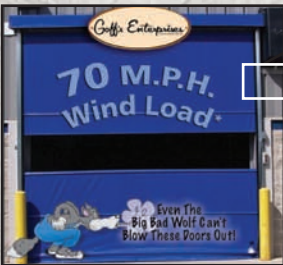

Unique side track extrusion assures a tight seal while keeping screen from blowing out

Vinyl Roll-Up Door

- Reduce Heat Loss
- Separate Work Areas
- Fast Travel Up to 36" per Second
- Allows Light In