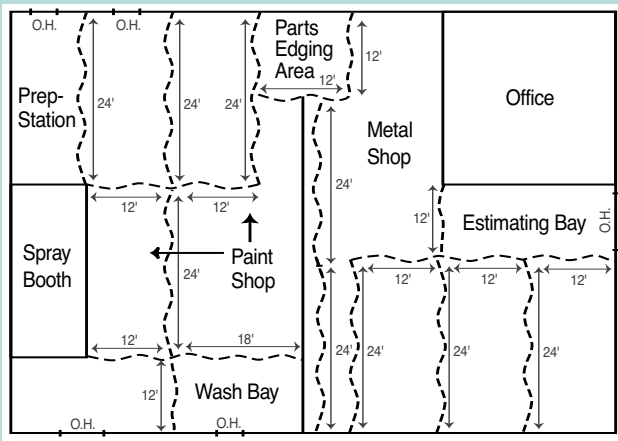

Bodyshop Layout Example

This top view layout shows some typical examples of how Bodyshops worldwide have used Goff Curtain Walls to increase productivity and improve shop flow while maximizing the use of all available shop space. For the sake of simplicity, we have used all in stock, ready to ship, standard sized Curtain packages in this layout.