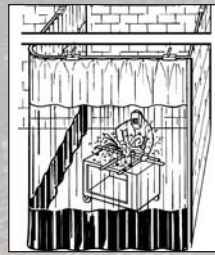

Two-Sided Station