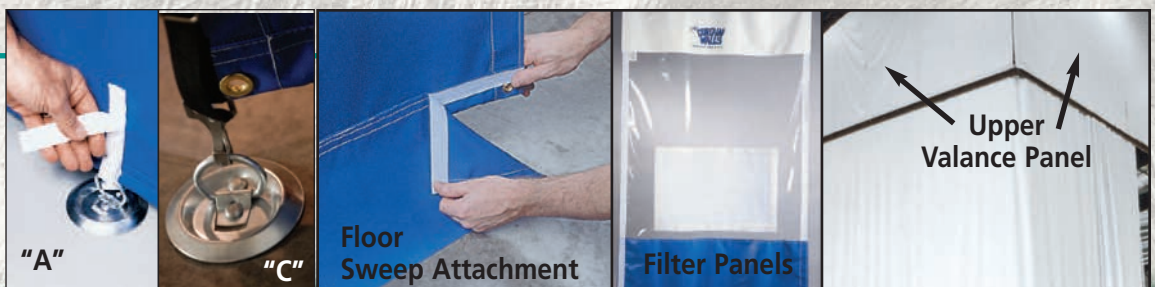

Accessories

Floor Mounted Wind Ties In Styles "A" (Velcro Type Attachment) or "C" (Spring Clip Type Attachment)