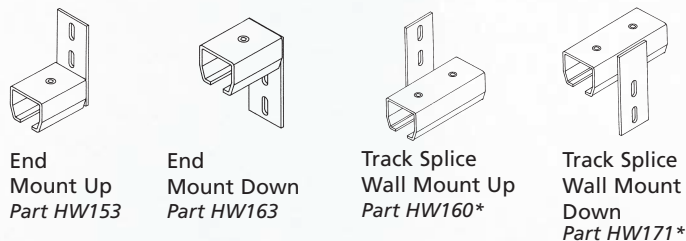

Wall & End Mount Hardware

WARRANTY

Goff's Enterprises, Inc. warrants all Curtain Wall Systems from failure in normal use due to defects in material or workmanship for a period of FIVE years from date of purchase. A LIFETIME warranty on all track & roller hardware. Goff's Enterprises may elect to repair or replace defective or damaged goods.

Made in U.S.A.

Distributed By

Lorchem Technologies, Inc.
1150 Davis Road, Unit J
Elgin, Illinois 60123
Phone: 847-468-8800
Fax: 847-468-8811
800#: 800-788-8867
Web: www.lorchem.com