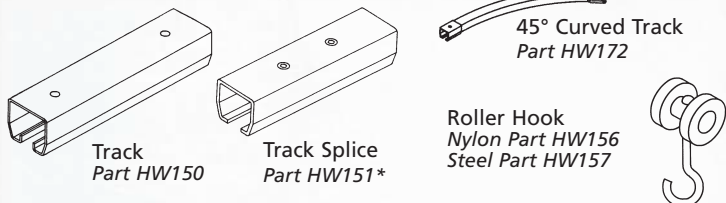

Track & Accessories

Ceiling Support Hardware