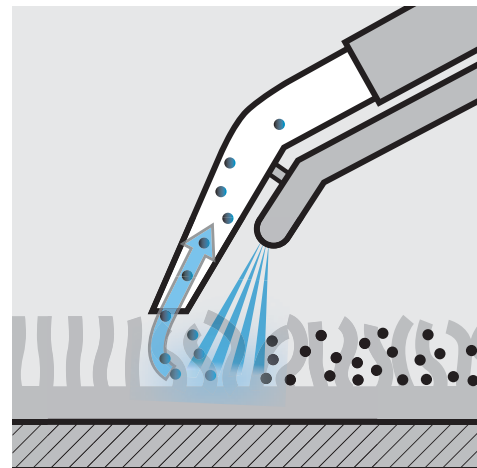

NEW

Puzzi 100

Powerful & Efficient Carpet Extractor

makes a difference

Puzzi 100

A powerful spray extraction unit designed for easy, efficient deep cleaning of carpets, upholstery and textile flooring. The Puzzi 100 is exceptional at many applications, with added features which make using the machine even quicker and easier.

1 Powerful Cleaning Solution

- With a powerful 14.5 psi spray rate, the water and detergent solution is applied to the area being cleaned and picked up immediately by the vacuum nozzle.
- Cleaned surfaces can be walked on almost right away as very little residual moisture remains. Carpets dry up to 63% faster than those cleaned with other comparable products.

Spray extraction method

With the spray extraction method, the water and cleaning agent are sprayed deep into the carpet while simultaneously vacuuming the used solution back again. Soil and dirt are removed in one single pass which helps carpets dry very quickly.

Puzzi 100

- Rubber cushioned pump / turbine module
- Detachable wastewater container
- Additional handle (adjustable) on the floor nozzle

Technical data

| | |
|------------------------------|---|
| Max. area performance | 215-270 ft ² /hr |
| Air flow rating | 114 cfm (54 l / sec) |
| Spray rate | .26 gallon / min (1 l / min) |
| Spray pressure/back pressure | 14.5 psi (1 bar) |
| Tank (fresh/dirty) | 2.6 gallon / 2.3 gallon (10 l / 9 l) |
| Power rating (fan/pump) | 1,250 W / 40 W |
| Vacuum motor | 1.7 hp (1,250 W) |
| Waterlift rating | 88" (220 mbar) |
| Weight | 22.7 lbs (10.3 kg) |
| Dimensions (L x W x H) | 26.2" x 12.6" x 17.1" (665 mm x 320 mm x 435 mm) |