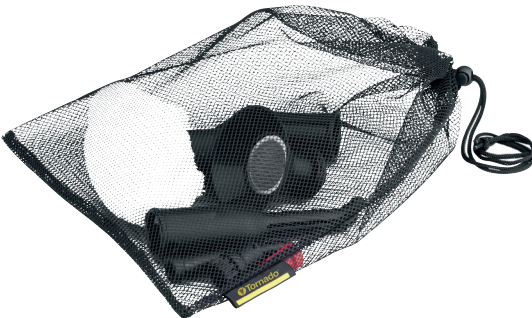

Compact and Sturdy

The compact design and low weight makes operation in tight spaces easy and reduces storage space. The steam tank casing of the VS4 professional steam cleaner is fully insulated, rust proof aluminum while the ergonomic handle and protective design enables easy transportation and protects the VS4 from cracking.

Versatility

The VS4 is appropriate for showers, medical equipment, kitchen fixtures, and more.

Convenience

Power cord and accessories are stored on-board the unit. A handle and transport wheels make the unit mobile from job to job.

Continuous Fill Feature

The control panel has an improved design from earlier models that allows for easy refilling and steam control.

Accessory Storage

The unit comes with a mesh storage bag for additional accessories